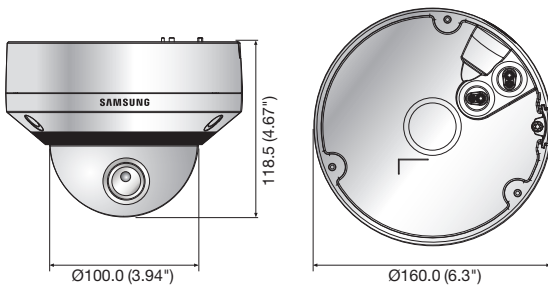

Dimensions

Unit : mm (inch)

Accessories (Optional)

	SNV-8081RN/P
VIDEO	
Imaging Device	1/1.8" 6M CMOS
Total / Effective Pixels	3,096(H) x 2,094(V) / 2,616(H) x 1,976(V)
Scanning System	Progressive
Min. Illumination	Color : 0.3Lux (1/30sec, F1.3, 50IRE), 0.005Lux (2sec, F1.3, 50IRE) 0.15Lux (1/30sec, F1.3, 30IRE), 0.003Lux (2sec, F1.3, 30IRE)
S / N Ratio	50dB
Video Output	CVBS : 1.0Vpp / 75Ω composite, 704 x 480(N), 704 x 576(P), for installation DIP connector type
LENS	
Focal Length (Zoom Ratio)	3.93 ~ 9.4mm (2.4x) motorized varifocal
Max. Aperture Ratio	F1.3
Angular Field of View	H : 93.4°(Wide) ~ 39.2°(Tele) / V : 68.1°(Wide) ~ 29.3°(Tele)
Min. Object Distance	0.5m (1.64ft)
Focus Control	Simple focus (Motorized V/F) / Manual, Remote control via network (Manual, Simple focus)
Lens Type / Mount Type	DC auto iris, support P-Iris mode / Board-in type
PAN / TILT / ROTATE	
Pan / Tilt / Rotate Range	0° ~ 354° / 0° ~ 67° / 0° ~ 355°
OPERATIONAL	
Viewable Length	30m (98.43ft), Smart IR
Camera Title	Off / On (Displayed up to 15 characters)
Day & Night	Auto (ICR) / Color / B/W / External / Schedule
Backlight Compensation	Off / BLC / WDR
Wide Dynamic Range	120dB
Contrast Enhancement	SSDR (Samsung Super Dynamic Range) (Off / On)
Digital Noise Reduction	SSNR (2D+3D noise filter) (Off / On)
Motion Detection	Off / On (4ea, Rectangle)
Privacy Masking	Off / On (6ea, Rectangle) - Color : Black / Blue / Red / Grey / White / Green
Gain Control	Off / Low / Medium / High
White Balance	ATW / AWC / Manual / Indoor / Outdoor (Include mercury & Sodium)
LDC (Lens Distortion Correction)	Off / On (Level auto control)
Electronic Shutter Speed	Minimum / Maximum / Anti flicker (2 ~ 1/12,000sec)
Flip / Mirror	Off / On, Hallway : 90° / 270°
Intelligent Video Analytics	Tampering, Audio detection - with metadata
Alarm I/O	Input 1ea / Output 1ea
Alarm Triggers	Alarm input, Motion detection, Tampering, Audio detection, Network disconnect
Alarm Events	File upload via FTP and E-mail, Notification via E-mail
Pixel Counter	Local storage (SD/SDHC/SDXC) or NAS recording at event triggers, External output Support
NETWORK	
Ethernet	RJ-45 (10/100BASE-T)
Video Compression Format	H.265 : Main, H.264 (MPEG-4 part 10/AVC) : Main / Baseline / High, MJPEG
Resolution	5M mode : 2592 x 1944, 2592 x 1464, 1920 x 1080, 1600 x 1200, 1280 x 1024, 1280 x 960, 1280 x 720, 1024 x 768, 800 x 600, 720 x 576, 720 x 480, 640 x 480, 320 x 240 2M mode : 1920 x 1080, 1280 x 1024, 1280 x 960, 1280 x 720, 1024 x 768, 800 x 600, 720 x 576, 720 x 480, 640 x 480, 320 x 240
Max. Framerate	5M mode - H.265 / H.264 : 30fps in all resolutions MJPEG : 2592 x 1944 ~ 2592 x 1464 : 2fps, 1920 x 1080 ~ 1600 x 1200 : 4fps 1280 x 1024 ~ 1024 x 768 : 5fps, 800 x 600 ~ 320 x 240 : 15fps 2M mode - H.265 / H.264 : 60fps in all resolutions MJPEG : 1920 x 1080 : 4fps, 1280 x 1024 ~ 1024 x 768 : 5fps, 800 x 600 ~ 320 x 240 : 15fps
Smart Codec	Manual mode (Area-based : 4ea)
Video Quality Adjustment	H.265 / H.264 : Compression level, Target bitrate level control, MJPEG : Quality level control
Bitrate Control Method	H.265 / H.264 : CBR or VBR, MJPEG : VBR
Streaming Capability	Multiple streaming (Up to 3 profiles) - Total 3 stream at the same time (Including recording stream)
Audio In	Selectable (Mic in / Line in) Supply voltage : 2.5V DC (4mA), Input impedance : approx. 2K Ohm
Audio Out	Line out (3.5mm stereo mini jack), Max output level : 1Vrms
Audio Compression Format	G.711 u-law/G.726 selectable, G.726 (ADPCM) 8KHz, G.711 8KHz G.726 : 16Kbps, 24Kbps, 32Kbps, 40Kbps
Audio Communication	Bi-directional audio (2-way)
IP	IPv4, IPv6
Protocol	TCP/IP, UDP/IP, RTP(UDP), RTP(TCP), RTCP, RTSP, NTP, HTTP, HTTPS, SSL, DHCP, PPPoE, FTP, SMTP, ICMP, IGMP, SNMPv1/v2c/v3(MIB-2), ARP, DNS, DDNS, QoS, PIM-SM, UPnP, Bonjour
Security	HTTPS(SSL) login authentication, Digest login authentication IP address filtering, User access log, 802.1x authentication (EAP-TLS, EAP-LEAP)
Streaming Method	Unicast / Multicast
Max. User Access	10 users at unicast mode
Edge Storage	micro SD/SDHC/SDXC (128GB) - Motion images recorded in the SD/SDHC/SDXC memory card can be downloaded, Camera can detect automatically when the memory is connected, Memory status display (Normal / Error / Active / Formatting / Lock), NAS (Network Attached Storage), Local PC for instant recording
Application Programming Interface	ONVIF profile S, SUNAPI (HTTP API), SYNIP, Samsung Techwin Open Platform
Webpage Language	English, French, German, Spanish, Italian, Chinese, Russian, Japanese, Swedish, Danish, Portuguese, Turkish, Polish, Czech, Rumanian, Serbian, Dutch, Croatian, Hungarian, Greek
Web Viewer	Supported OS : Windows XP / VISTA / 7 / 8 / 8.1 or higher, MAC OS X 10.7 ~ 10.10 Supported Browser : Microsoft Internet Explorer (Ver. 8 ~ 11), Mozilla Firefox (Ver. 9 ~ 35), Google Chrome (Ver. 15 ~ 40), Apple Safari (Ver. 8.0.2 (Mac OS X 10.10), 7.0.6 (Mac OS X 10.9), 6.0.2 (Mac OS X 10.8, 10.7 only), 5.1.7) * Mac OS X only
Central Management Software	SmartViewer, SSM
ENVIRONMENTAL	
Operating Temperature / Humidity	-40°C ~ +55°C (-40°F ~ +131°F) / Less than 90% RH * Start up should be done at above -35°C (-31°F)
Storage Temperature / Humidity	-30°C ~ +60°C (-22°F ~ +140°F) / Less than 90% RH
Ingress Protection / Vandal Resistance	IP66 / IK10
ELECTRICAL	
Input Voltage / Current	24V AC ±10%, 12V DC ±10%, PoE (IEEE802.3af, Class3)
Power Consumption	Max. 12W/13.5W (24V AC, Heater off / on), Max. 10W/11.5W (12V DC, Heater off / on), Max. 11.5W/12.95W (PoE, Heater off / on)
MECHANICAL	
Color / Material	Ivory / Aluminum
Dimensions (WxHxD)	Ø160.0 x 118.5mm (Ø6.3" x 4.67")
Weight	955g (2.11 lb)