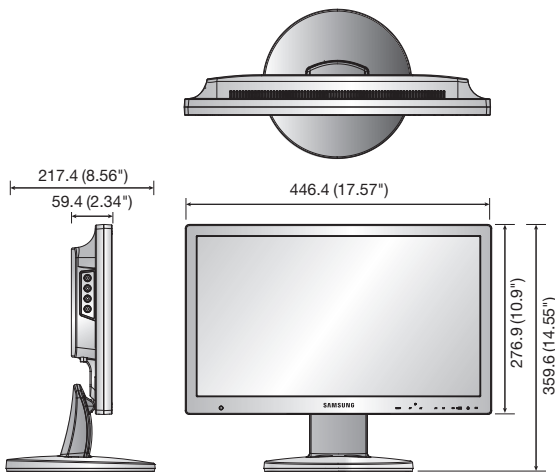

SMT-1931

19" Wide LED Monitor

Key Features

- Support up to 1,366 x 768 resolution
- High contrast ratio 1,000 : 1
- Fast response time 5ms
- Video input : HDMI, VGA, BNC

Dimensions

Unit : mm (inch)

SMT-1931

DISPLAY		
Type	LED	
Screen Size	19"	
Max. Resolution	1,366 x 768	
Brightness	250cd/m ²	
Contrast Ratio	1,000 : 1	
Aspect Ratio	16 : 9	
Viewing Angle (H/V)	170° / 160°	
Display Color	16.7million	
Response Time	5ms	
Video System	NTSC / PAL	
Panel Life	30,000 hours	
Filter Type	3D combfilter	
INTERFACE		
Video	Connector	BNC type (2 in / 2 out)
	Connector	1 Analog RGB 15-pin D-sub
	Input Signal	0.7Vpp ±5%
VGA	Available Format	640 x 350@70Hz
		640 x 480@60Hz/67Hz/72Hz/75Hz
		720 x 400@70Hz
		720 x 576@60Hz
		800 x 600@60Hz/72Hz/75Hz
		832 x 624@75Hz
HDMI	Available Format	1,024 x 768@60Hz/70Hz/75Hz
		1,280 x 720@60Hz/70Hz/75Hz
		1,360 x 768@60Hz
		1,360 x 768@60Hz
HDMI	Connector	1 HDMI input (Type A connector)
	Available Format	640 x 480p@60Hz, 720 x 480i@60Hz 720 x 480p@60Hz, 720 x 576i@50Hz, 720 x 576p@50Hz 1,280 x 720p@50Hz/60Hz, 1,366 x 768@60Hz
Audio	Connector	2 RCA type (2 Stereo inputs)
	Output Signal	Speakers : 2 x 1W
Application Support	Remote controller	
ON SCREEN DISPLAY		
Functions	VESA™ DPM compatible	
Language	English, Spanish, French, German, Italian, Portuguese, Russian, Swedish, Turkish, Thai, Chinese, Japanese, Korean, Dutch, Danish, Arabic	
GENERAL		
Electrical	Input Voltage	100 ~ 240V AC (50/60Hz)
	Power Consumption	Max. 18.5W
Environmental	Operating Temperature	0 ~ +40°C (+32°F ~ +104°F)
	Operating Humidity	20% ~ 90% (Non-condensing)
Mechanical	Dimensions with Stand (WxHxD)	446.4 x 359.6 x 217.4mm (17.57" x 14.55" x 8.56")
	Dimensions without Stand (WxHxD)	446.4 x 276.9 x 59.4mm (17.57" x 10.9" x 2.34")
	Weight	4.23Kg (9.33 lb)
	Protection Glass	Yes
	Cabinet Color	Black
	Rack Mounts	Optional
VESA Mounts Interface	100 x 100mm (3.94" x 3.94")	