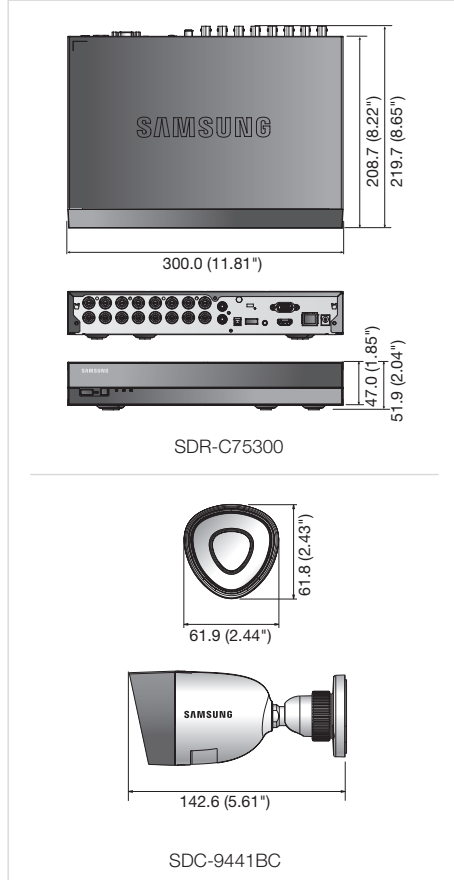

SDH-C75080

SDR-C75300

SDC-9441BC

Dimensions

Unit : mm (inch)

SDR-C75300

SDC-9441BC

Kit Contents

- DVR (SDR-C75300)
- Camera (SDC-9441BC) 8pcs
- Remote Control / Batteries
- Mouse / Power Adapter / Power Cord
- 60ft BNC Camera Cable 8pcs
- CD (Smart Viewer, User Manual)
- Quick Start Guide / Network Cable
- HDMI Cable