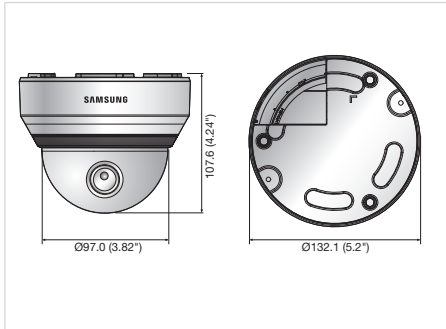

Dimensions

Unit : mm (inch)