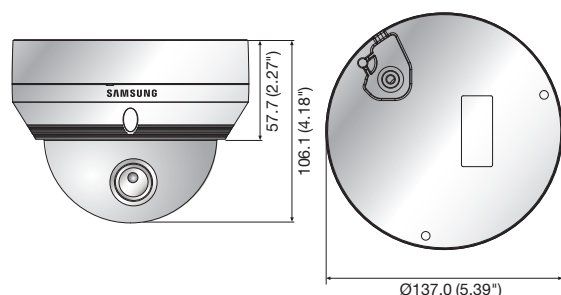

Dimensions

Unit : mm (inch)

Accessories (Optional)

SBP-301HM2 SBP-300LM SBP-300CM SBP-300WM1 SBP-300WM SBP-300B SBP-300PM SBP-300KM

	SCV-5083N	SCV-5083P
VIDEO		
Imaging Device	1/3" 1.3M CMOS	
Total Pixels	1,312(H) x 1,069(V)	
Effective Pixels	1,305(H) x 1,049(V)	
Scanning System	Progressive scan	
Synchronization	Internal	
Frequency	H : 15.734KHz / V : 59.94Hz	H : 15.625KHz / V : 50Hz
Horizontal Resolution	Color : 1000TV lines, B/W : 1000TV lines	
Min. Illumination	Color : 0.03Lux (F1.2, 50IRE), 0.001Lux (1sec, F1.2, 50IRE), 0.01Lux (F1.2, 30IRE), 0.0003Lux (1sec, F1.2, 30IRE) B/W : 0.003Lux (F1.2, 50IRE), 0.0001Lux (1sec, F1.2, 50IRE), 0.001Lux (F1.2, 30IRE), 0.00003Lux (1sec, F1.2, 30IRE)	
S / N Ratio	52dB (AGC off, Weight on)	
Video Output	CVBS : 1.0 Vpp / 75Ω composite	
LENS		
Focal Length (Zoom Ratio)	2.8 ~ 10.5mm (3.8x) varifocal	
Max. Aperture Ratio	F1.2	
Angular Field of View	H : 91.5°(Wide) ~ 27.7°(Tele) / V : 68.3°(Wide) ~ 20.8°(Tele)	
Min. Object Distance	0.5m (1.64ft)	
Focus Control	Manual	
Lens Type	DC auto iris	
Mount Type	Board type	
OPERATIONAL		
On Screen Display	English, Chinese, Korean, Japanese, German, Italian, French, Spanish, Russian, Czech, Polish, Romanian, Serbian, Swedish, Danish, Turkish, Portuguese	
Camera Title	Off / On (Displayed 15 characters)	
Day & Night	Auto (ICR) / External / Color / B/W	
Backlight Compensation	Off / User BLC / HLC / WDR	
Wide Dynamic Range	120dB	
Contrast Enhancement	SSDR (Off / On)	
Digital Noise Reduction	SSNR IV (Off / On)	
Defog	Off / Auto / Manual	
Purple Fringe Reduction	Off / Low / Middle / High	
Digital Image Stabilization	Off / On	
Tampering	Off / On	
Motion Detection	Off / On	
Intelligent Video Analytics	Fence, (Dis)Appear, Counting (Off / On)	
Privacy Masking	Off / On (24 programmable zones with 4 points polygonal masking)	
Gain Control	Off / Low / Middle / High	
White Balance	ATW / Outdoor / Indoor / Manual / AWC / Mercury (1,800K° ~ 10,500K°)	
Electronic Shutter Speed	1sec ~ 1/12,000sec	
Digital Zoom	Off / On (1x ~ 16x)	
Reverse	Off / H-Rev / V-Rev / HV-Rev	
Profile	Basic, Day & Night, Backlight, ITS, Indoor, User	
Alarm	1 Out	
Communication	Coaxial control (SPC-300 compatible)	
Protocol	Coax : Pelco-C (Coaxitron)	
ENVIRONMENTAL		
Operating Temperature / Humidity	-30°C ~ +55°C (-22°F ~ +131°F) / Less than 90% RH *Start up should be done at above -10°C (+14°F)	
Ingress Protection	IP66	
Vandal Resistance	IK10	
ELECTRICAL		
Input Voltage / Current	Dual (24V AC & 12V DC ±10%)	
Power Consumption	Max. 5.6W	
MECHANICAL		
Color / Material	Ivory / ALDC	
Dimensions (WxH)	Ø137.0 x 106.1mm (Ø5.39" x 4.18")	
Weight	720g (1.59 lb)	