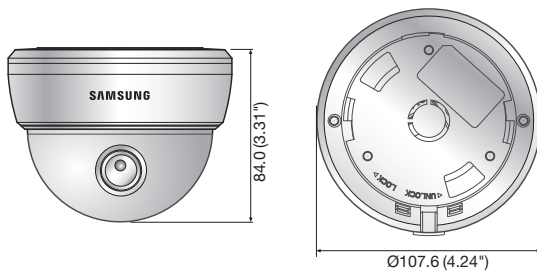

Dimensions

Unit : mm (inch)

Accessories (Optional)

SBP-300WM0

	SCD-5020N	SCD-5020P
VIDEO		
Imaging Device	1/3" 1.3M CMOS	
Total Pixels	1,312(H) x 1,069(V)	
Effective Pixels	1,305(H) x 1,049(V)	
Scanning System	Progressive scan	
Synchronization	Internal	
Frequency	H : 15.734KHz / V : 59.94Hz	H : 15.625KHz / V : 50Hz
Horizontal Resolution	Color : 1000TV lines, B/W : 1000TV lines	
Min. Illumination	0.09Lux (F1.8, 50IRE), 0.002Lux (1sec, F1.8, 50IRE) 0.05Lux (F1.8, 30IRE), 0.001Lux (1sec, F1.8, 30IRE)	
S / N Ratio	52dB (AGC off, Weight on)	
Video Output	CVBS : 1.0Vpp / 75Ω composite	
LENS		
Focal Length (Zoom Ratio)	3.6mm (Fixed)	
Max. Aperture Ratio	F1.8	
Angular Field of View	H : 78° / V : 62.5° / D : 100°	
Min. Object Distance	0.2m (0.66ft)	
Lens Type	Fixed	
Mount Type	Board type	
PAN / TILT / ROTATE		
Pan Range	0° ~ 352°	
Tilt Range	0° ~ 70°	
Rotate Range	0° ~ 348°	
OPERATIONAL		
On Screen Display	English, Chinese, Korean, Japanese, German, Italian, French, Spanish, Russian, Czech, Polish, Romanian, Serbian, Swedish, Danish, Turkish, Portuguese	
Camera Title	Off / On (Displayed 15 characters)	
Day & Night	Auto (Electrical) / Color / B/W	
Backlight Compensation	Off / User BLC / HLC	
Contrast Enhancement	SSDR (Off / On)	
Digital Noise Reduction	SSNR IV (Off / On)	
Defog	Off / Auto / Manual	
Purple Fringe Reduction	Off / Low / Middle / High	
Digital Image Stabilization	Off / On	
Tampering	Off / On	
Motion Detection	Off / On	
Privacy Masking	Off / On (24 programmable zones with 4 points polygonal masking)	
Gain Control	Off / Low / Middle / High	
White Balance	ATW / Outdoor / Indoor / Manual / AWC / Mercury (1,800K° ~ 10,500K°)	
Electronic Shutter Speed	1sec ~ 1/12,000sec	
Digital Zoom	Off / On (1x ~ 16x)	
Reverse	Off / H-Rev / V-Rev / HV-Rev	
Profile	Basic, Day & Night, Backlight, ITS, Indoor, User	
Communication	Coaxial control (SPC-300 compatible)	
Protocol	Coax : Pelco-C (Coaxitron)	
ENVIRONMENTAL		
Operating Temperature / Humidity	-10°C ~ +55°C (+14°F ~ +131°F) / Less than 90% RH	
ELECTRICAL		
Input Voltage / Current	12V DC ±10%	
Power Consumption	Max. 2.8W	
MECHANICAL		
Color / Material	Ivory / Plastic (Dome cover : Clear)	
Dimensions (WxH)	Ø107.6 x 84.0mm (Ø4.24" x 3.31")	
Weight	394g (0.87 lb)	