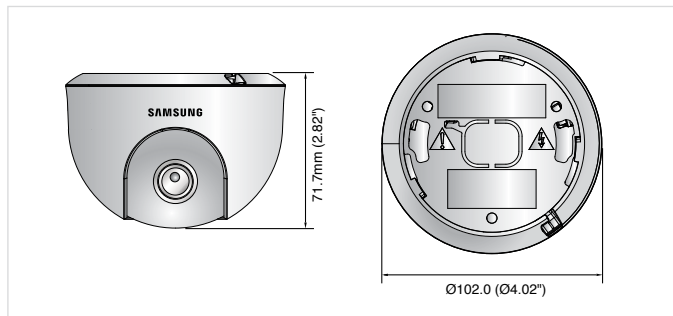

- High resolution of 520 TV lines
- Min. illumination 0Lux (IR LED on), IR distance 10m
- Built-in fixed lens (3.6mm)
- 12VDC

Small IR Dome Camera

SCD-1020R

Specifications

	SCD-1020RN	SCD-1020RP
VIDEO		
Imaging Device	1/4" CMOS	
Total Pixels	680(H) x 512(V)	
Effective Pixels	640(H) x 480(V)	
Scanning System	2 : 1 Interlace	
Synchronization	Internal	
Frequency	H : 15.734KHz / V : 59.94Hz	H : 15.625KHz / V : 50Hz
Horizontal Resolution	Color : 520TV lines	
Min. Illumination	0Lux (IR LED on)	
S / N Ratio	46dB (AGC off, Weight on)	
Video Output	CVBS : 1.0 Vp-p / 75Ω composite	
LENS		
Focal Length (Zoom Ratio)	3.6mm	
Max. Aperture Ratio	F2.0	
Angular Field of View	H : 56° / V : 42°	
Min. Object Distance	0.2m (0.66ft)	
Lens Type	Fixed	
Mount Type	Board type	
PAN / TILT		
Pan Range	0° ~ 355°	
Tilt Range	0° ~ 60°	
OPERATIONAL		
Day & Night	Soft (D/N) Auto	
Digital Noise Reduction	Auto	
Gain Control	Auto	
White Balance	Auto (3200°K ~ 6500°K)	
Shutter Mode	Auto (Rolling Shutter)	
IR Distance	10m (IR LED 12ea)	
ENVIRONMENTAL		
Operating Temperature / Humidity	0°C ~ +40°C (+32°F ~ +104°F) / 20% ~ 85% RH	
ELECTRICAL		
Input Voltage / Current	12V DC	
Power Consumption	Max. 2.2W	
MECHANICAL		
Color / Material	Ivory / Plastic (Dome cover : clear)	
Dimensions (WxH)	Ø102.0 x 71.7mm (Ø4.02" x 2.82")	
Weight	160g (0.35 lb)	

Dimensions

Unit : mm (inch)

The Eco mark represents Samsung Techwin's will to create environment-friendly products, and indicates that the product satisfies the EU RoHS Directive.

Design and specifications are subject to change without notice.